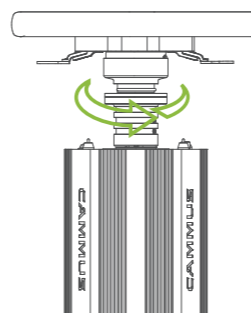

Instructions for use

Connect the quick-release component to the steering wheel: set the sleeve part of the quick-release component to the end of the steering wheel and fix it with screws.

Quick release and base connection: align the base fixing holes of the quick release components with the reserved holes of the base, and screw in the screws.