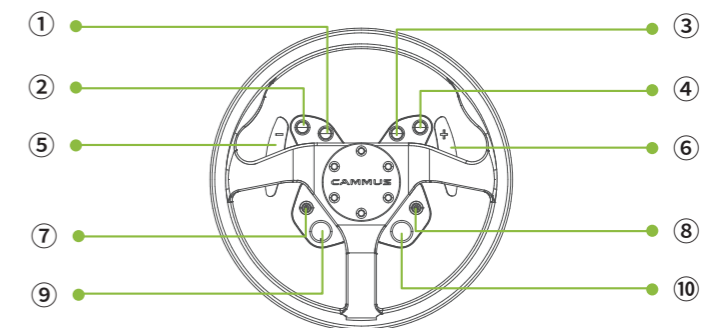

Instructions for use

Connect the quick-release component to the steering wheel: set the sleeve part of the quick-release component to the end of the steering wheel and fix it with screws.

Quick release and base connection: align the base fixing holes of the quick release components with the reserved holes of the base, and screw in the screws.

Specifications

Parts	Material
Steering wheel spokes:	Alloy steel
Steering wheel cover:	Artificial leather
Steering shaft:	Steel
Shift paddles:	Carbon fiber

Function keys: 8 in total, see the figure below for details